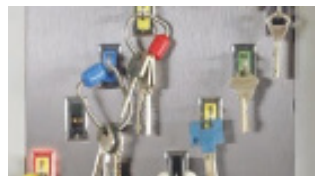

KeyWatcher Touch Accessories

Smart Keys

Tracks users and movements with an identification chip

TrueTouch Software

Assign users, permissions, access level and more with full reports and alerts

Illuminated Key Slots

Retrieve and return keys with ease and greater visibility

Identity Access Options

Choose from cards, hand or fingerprint readers, touchpads, and facial recognition access

Single Locker Module

Secure larger assets such as weapons, and more

16-Key Module

Holds the largest number of standard sized keys and smaller key rings

8-Key Module

Great for larger keys and small to medium-sized key rings

6-Key Module

Ideal for Folger Adam keys and large to jumbo-sized key rings

Card Module

Thin slots accommodate credit cards, debit, gas and proximity cards, and visitor badges

Dual Locker Module

Secure smaller assets such as prescriptions, passports, wallets, cell phones, lost and found items and more