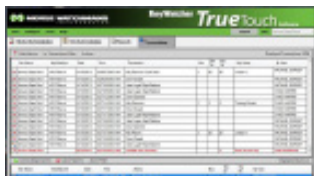

KeyWatcher® Touch

the integrated solution with touchscreen simplicity

Features:

- Bright 7" full-color touch screen
- Create alerts and receive instant email or text notifications
- Add/delete/identify keys from a PC with the SmartKey Reader
- Shared programming capability for all KeyWatcher systems located in a site
- Enter custom notes with the on-screen keyboard
- Integrate fully with many leading access control systems
- Return keys to any system with the KeyAnywhere feature
- My Keys Out feature shows out and overdue keys
- Easy key removal - users select from a list of assigned keys
- Scheduled Reports feature lets users create reports, run them automatically and email, save, or print
- Modular customizable, scalable and expandable design lets users protect keys and assets such as cell phones and laptops
- All steel or transparent polycarbonate cabinet doors available
- Profiles feature quickly assigns users and permissions
- Auto-sync updates data as changes are made
- Supports thousands of keys and users per site

KeyWatcher Touch Accessories

Smart Keys

Tracks users and movements with an identification chip

TrueTouch Software

Assign users, permissions, access level and more with full reports and alerts

Illuminated Key Slots