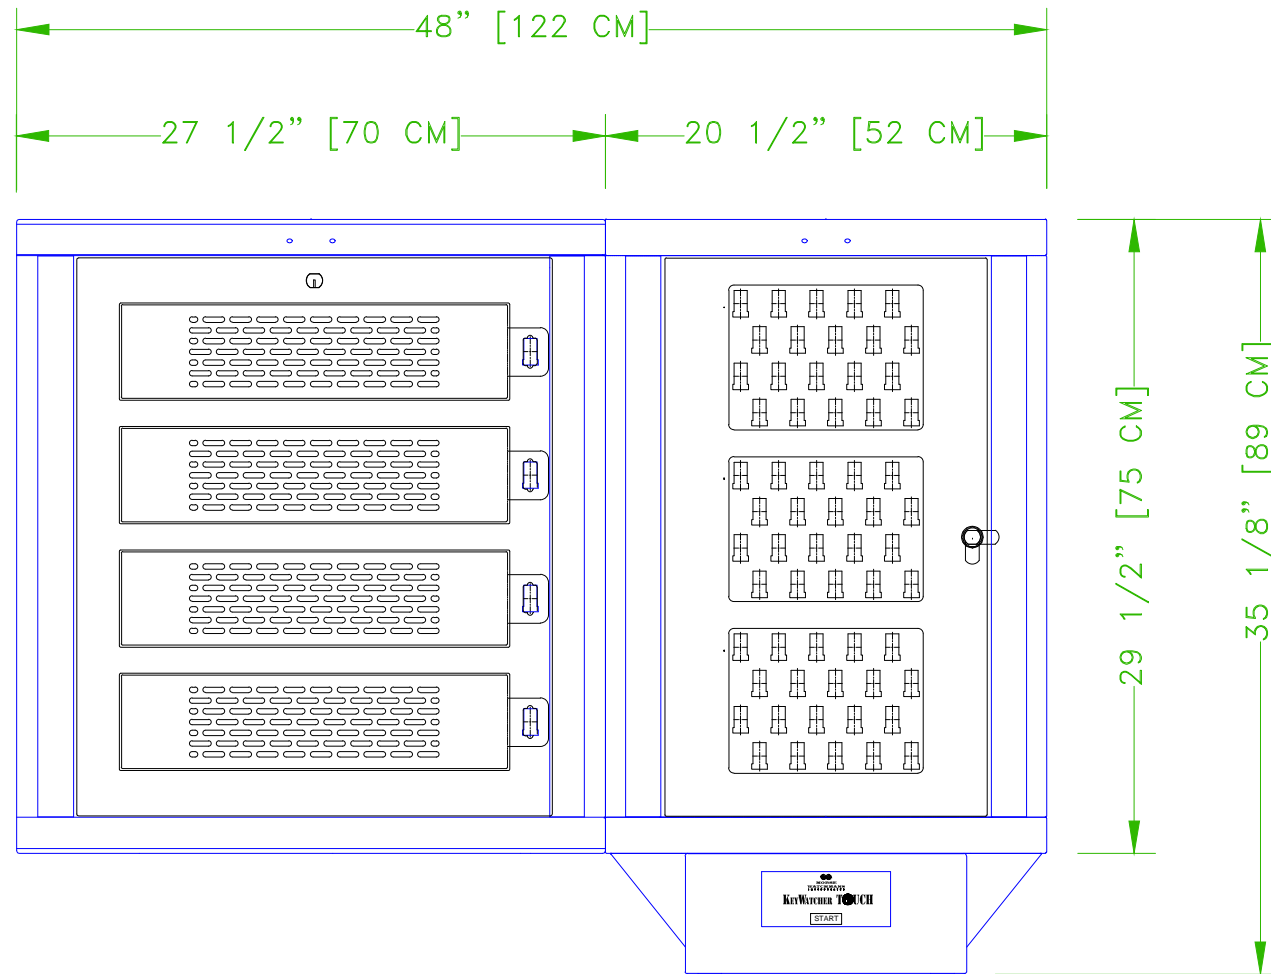

**NOTES:**

- FRONT DOOR ON KEY LOCKER IS SHOWN REMOVED, FOR THE PURPOSE OF CLARITY.

NOTICE: THIS DOCUMENT IS THE PROPERTY OF MORSE WATCHMANS INC. AND IS DELIVERED ON THE EXPRESS CONDITION THAT IT IS NOT TO BE DISCLOSED, REPRODUCED IN WHOLE, OR IN PART, OR USED FOR MANUFACTURE FOR ANYONE OTHER THAN MORSE WATCHMANS INC. WITHOUT ITS WRITTEN CONSENT, AND THAT NO RIGHT IS GRANTED TO DISCLOSE OR SO USE ANY INFORMATION CONTAINED IN SAID DOCUMENT. THIS RESTRICTION DOES NOT LIMIT THE RIGHT TO USE INFORMATION FURNISHED BY VENDORS OR OTHERS OUTSIDE THE MORSE WATCHMANS INC.

**M MORSE WATCHMAN®**

**KW TOUCH SYSTEM  
PC LOCKERS AND 48 KEYS**

SIZE	CAGE CODE	DWG NO.	REV
		<b>4000-PC-48KEYS</b>	
SCALE		SHEET	OF