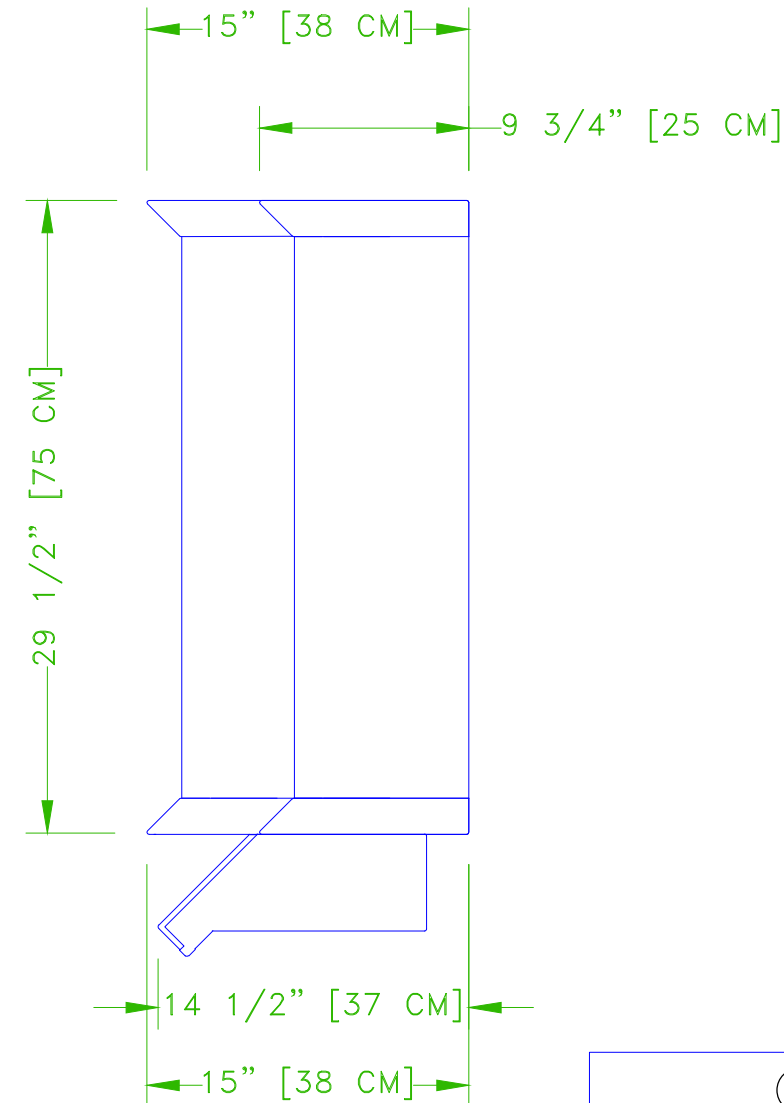

**NOTES:**

- FRONT DOOR ON KEY LOCKER IS SHOWN REMOVED, FOR THE PURPOSE OF CLARITY.

NOTICE: THIS DOCUMENT IS THE PROPERTY OF MORSE WATCHMANS INC. AND IS DELIVERED ON THE EXPRESS CONDITION THAT IT IS NOT TO BE DISCLOSED, REPRODUCED IN WHOLE, OR IN PART, OR USED FOR MANUFACTURE FOR ANYONE OTHER THAN MORSE WATCHMANS INC. WITHOUT ITS WRITTEN CONSENT, AND THAT NO RIGHT IS GRANTED TO DISCLOSE OR SO USE ANY INFORMATION CONTAINED IN SAID DOCUMENT. THIS RESTRICTION DOES NOT LIMIT THE RIGHT TO USE INFORMATION FURNISHED BY VENDORS OR OTHERS OUTSIDE THE MORSE WATCHMANS INC.

**M MORSE WATCHMAN®**

**KW TOUCH SYSTEM  
PC LOCKERS AND 48 KEYS**

SIZE	CAGE CODE	DWG NO.	REV
		<b>4000-PC-48KEYS</b>	
SCALE		SHEET	OF